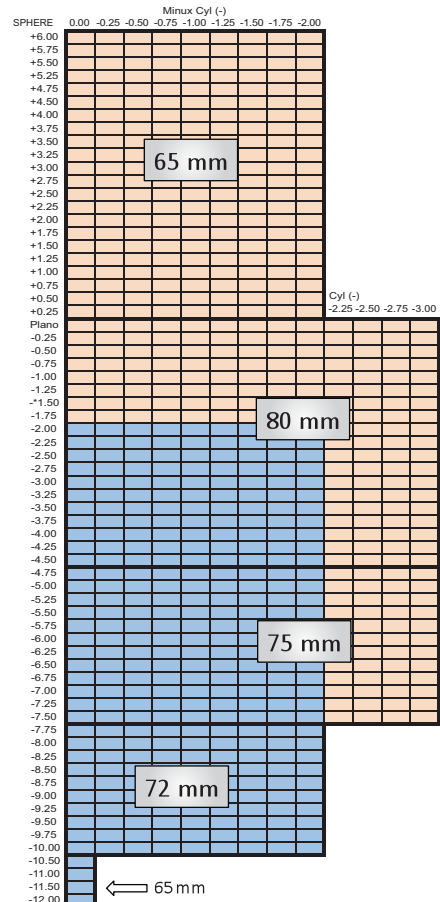

SINGLE VISION FINISHED STOCK LENSES

Availability Reference Guide

POLYCARBONATE TRANSITIONS

PLASTIC (CR-39) TRANSITIONS

POLYCARBONATE

HIGH INDEX 1.60

PLASTIC (CR-39)

HIGH INDEX 1.67