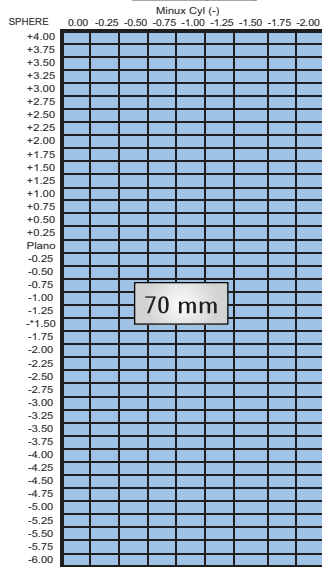

SINGLE VISION FINISHED STOCK LENSES

Availability Reference Guide

POLYCARBONATE TRANSITIONS

PLASTIC (CR-39) TRANSITIONS

POLYCARBONATE

HIGH INDEX 1.60

PLASTIC (CR-39)

HIGH INDEX 1.67