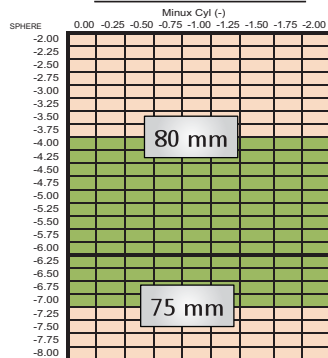

HI INDEX 1.67 TRANSITIONS

Color Legend

- █ Stocked - Hardcoated (add 1 day for AR)
- █ Stocked - Hardcoated and Stainless
- █ Stocked - Hardcoated, Stainless and Vivix