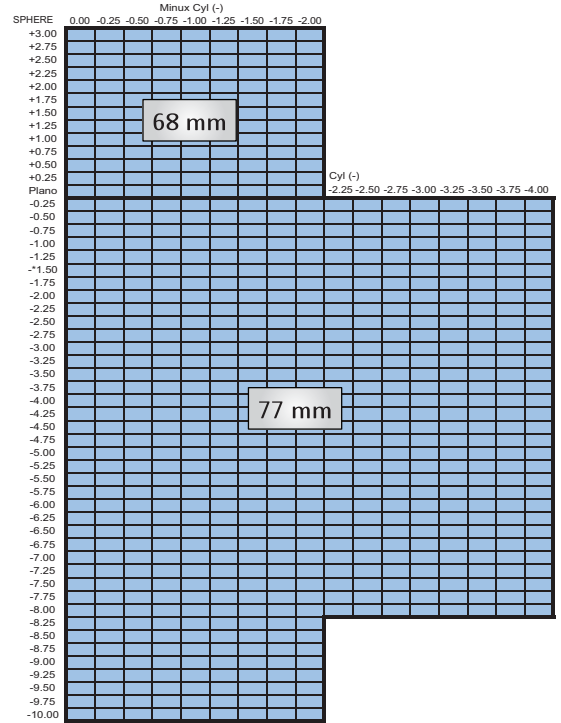

SINGLE VISION FINISHED STOCK LENSES

Availability Reference Guide

POLYCARBONATE TRANSITIONS

PLASTIC (CR-39) TRANSITIONS

POLYCARBONATE

HIGH INDEX 1.60

PLASTIC (CR-39)

HIGH INDEX 1.67