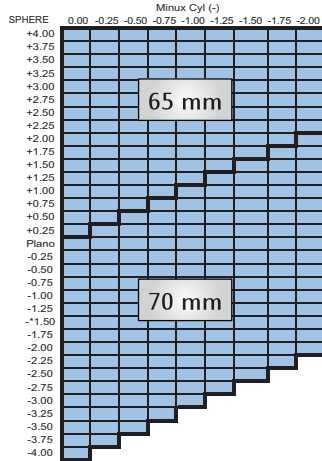

SINGLE VISION FINISHED STOCK LENSES

Availability Reference Guide

POLYCARBONATE TRANSITIONS

PLASTIC (CR-39) TRANSITIONS

POLYCARBONATE

HIGH INDEX 1.60

PLASTIC (CR-39)

HIGH INDEX 1.67