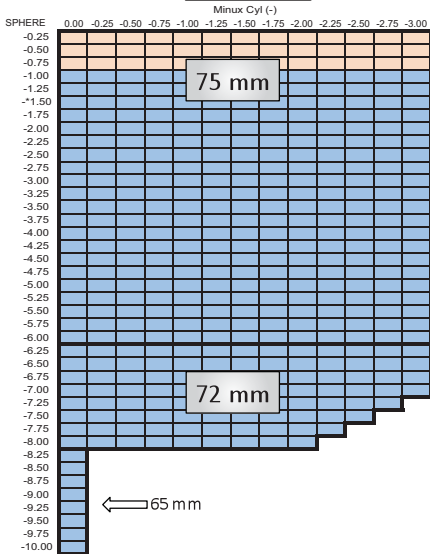

SINGLE VISION FINISHED STOCK LENSES

Availability Reference Guide

POLYCARBONATE TRANSITIONS

PLASTIC (CR-39) TRANSITIONS

POLYCARBONATE

HIGH INDEX 1.60

PLASTIC (CR-39)

HIGH INDEX 1.67