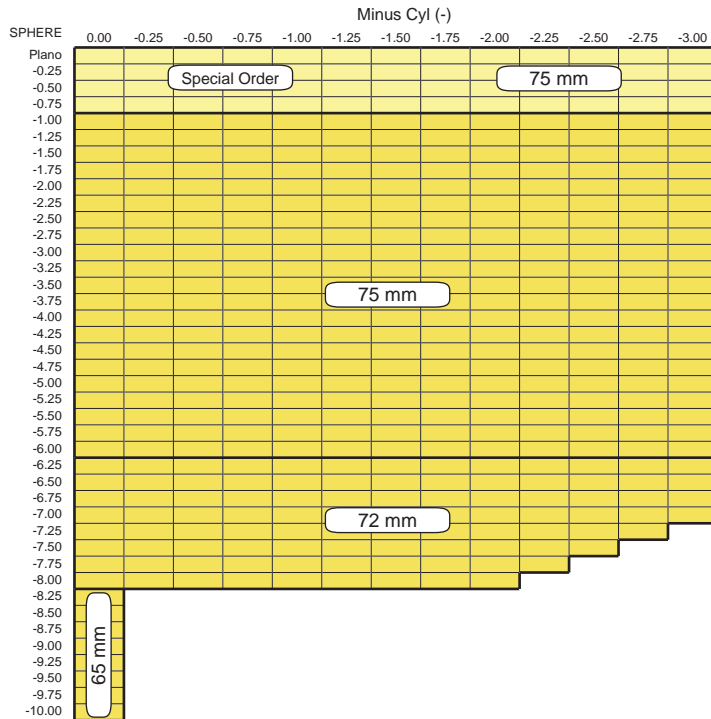

## Transitions 1.67

Making lenses better.

## 1.60 High Index