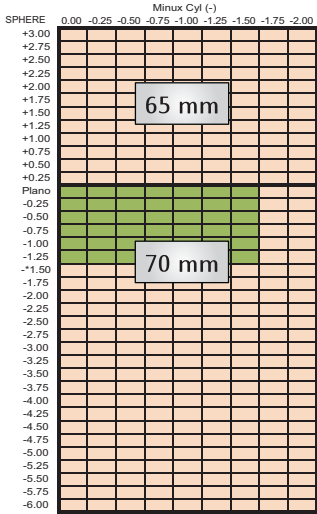

SINGLE VISION FINISHED STOCK LENSES

Availability Reference Guide

POLYCARBONATE TRANSITIONS

PLASTIC (CR-39) TRANSITIONS

POLYCARBONATE

HIGH INDEX 1.60

PLASTIC (CR-39)

HIGH INDEX 1.67