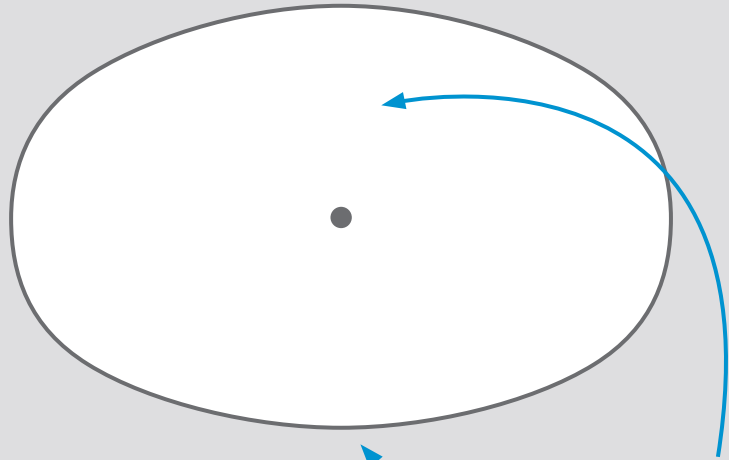

## Typical Single Vision Lens

No power boost to help reduce eyestrain during up-close activities such as reading

Distance power throughout lens

## Typical Progressive Lens

- Distance
- Intermediate
- Reading

Smaller intermediate area not designed for long-term computer and intermediate work

## Essilor Computer™ Lens

- Distance
- Intermediate
- Reading

Larger intermediate  
area creates a more  
relaxed, comfortable  
visual experience