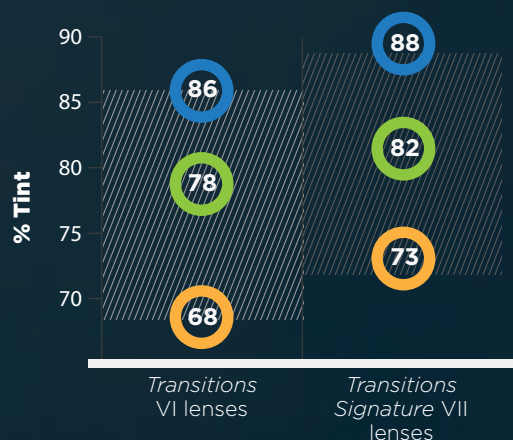

**More reactive** to  
indirect sunlight.

**More reactive** to  
get even darker  
on hot days.

## Revolutionary testing for a revolutionary product.

We developed **Transitions Signature VII lenses** using a new proprietary methodology - Life360™ - representing various temperatures, weather conditions and geographies.

The result is lenses that are darker across an even wider variety of conditions.

**Over 200 different real-life conditions**

### REAL WORLD MEASUREMENTS

**16% more reactive in all wearer positions**

- Facing the sun no hat
- Away from the sun no hat
- Away from the sun with hat

Let the latest technology help your patients live **Life well lit™**.