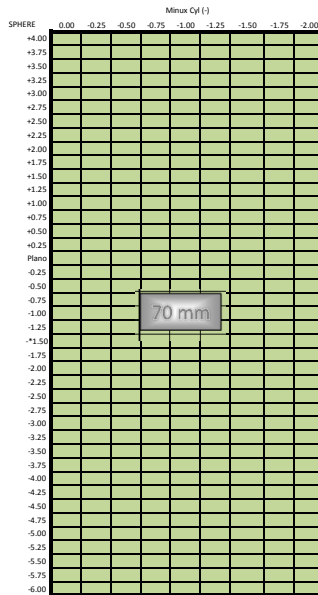

SINGLE VISION FINISHED STOCK LENSES

Availability Reference Guide

HI INDEX 1.67 TRANSITIONS

PLASTIC (CR-39) TRANSITIONS

POLYCARBONATE TRANSITIONS

HIGH INDEX 1.67

PLASTIC (CR-39)

POLYCARBONATE

Color Legend

- Stocked - Hardcoated (add 1 day for AR)
- Stocked - Hardcoated and Stainless
- Non Stocked (add 1 day each for HC and for AR)

FILL RATE IN EXCESS OF 98%

iCoat company offers a wide variety of stock finished lenses. Rx ranges from +6.00 to -12.00, and are available in premium Stainless AR coated and premium hardcoated versions.