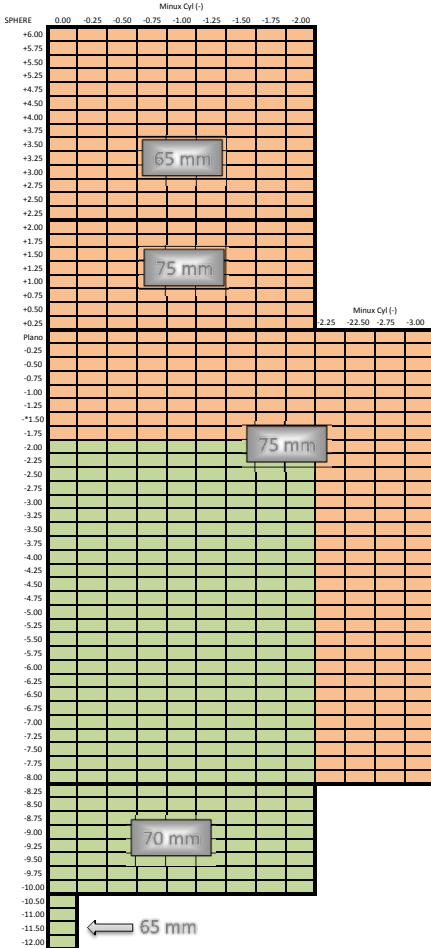

SINGLE VISION FINISHED STOCK LENSES

Availability Reference Guide

HI INDEX 1.67 TRANSITIONS

PLASTIC (CR-39) TRANSITIONS

POLYCARBONATE TRANSITIONS

HIGH INDEX 1.67

PLASTIC (CR-39)

POLYCARBONATE

Color Legend

- Stocked - Hardcoated (add 1 day for AR)
- Stocked - Hardcoated and Stainless
- Non Stocked (add 1 day each for HC and for AR)

FILL RATE IN EXCESS OF 98%

iCoat company offers a wide variety of stock finished lenses. Rx ranges from +6.00 to -12.00, and are available in premium Stainless AR coated and premium hardcoated versions.