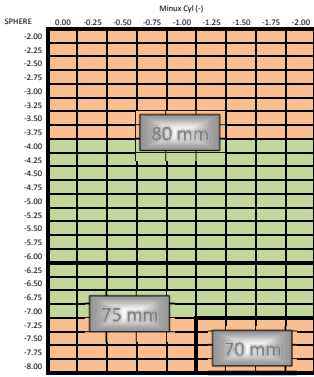

SINGLE VISION FINISHED STOCK LENSES

Availability Reference Guide

HI INDEX 1.67 TRANSITIONS

PLASTIC (CR-39) TRANSITIONS

POLYCARBONATE TRANSITIONS

HIGH INDEX 1.67

PLASTIC (CR-39)

POLYCARBONATE

Color Legend

- Stocked - Hardcoated (add 1 day for AR)
- Stocked - Hardcoated and Stainless
- Non Stocked (add 1 day each for HC and for AR)

FILL RATE IN EXCESS OF 98%

iCoat company offers a wide variety of stock finished lenses. Rx ranges from +6.00 to -12.00, and are available in premium Stainless AR coated and premium hardcoated versions.