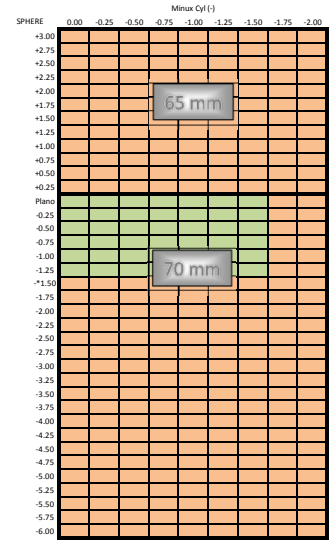

SINGLE VISION FINISHED STOCK LENSES

Availability Reference Guide

HI INDEX 1.67 TRANSITIONS

PLASTIC (CR-39) TRANSITIONS

POLYCARBONATE TRANSITIONS

HIGH INDEX 1.67

PLASTIC (CR-39)

POLYCARBONATE

Color Legend

- Stocked - Hardcoated (add 1 day for AR)
- Stocked - Hardcoated and Stainless
- Non Stocked (add 1 day each for HC and for AR)

FILL RATE IN EXCESS OF 98%

iCoat company offers a wide variety of stock finished lenses. Rx ranges from +6.00 to -12.00, and are available in premium Stainless AR coated and premium hardcoated versions.