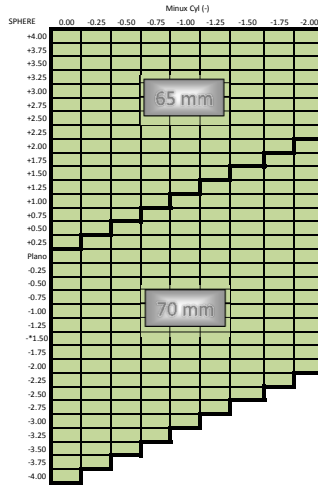

SINGLE VISION FINISHED STOCK LENSES

Availability Reference Guide

HI INDEX 1.67 TRANSITIONS

PLASTIC (CR-39) TRANSITIONS

POLYCARBONATE TRANSITIONS

HIGH INDEX 1.67

PLASTIC (CR-39)

POLYCARBONATE

Color Legend

- Stocked - Hardcoated (add 1 day for AR)
- Stocked - Hardcoated and Stainless
- Non Stocked (add 1 day each for HC and for AR)

FILL RATE IN EXCESS OF 98%

iCoat company offers a wide variety of stock finished lenses. Rx ranges from +6.00 to -12.00, and are available in premium Stainless AR coated and premium hardcoated versions.