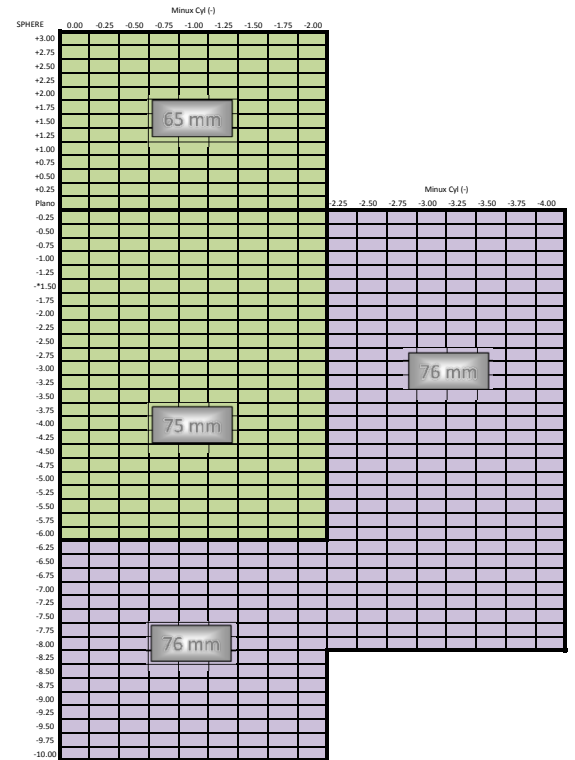

SINGLE VISION FINISHED STOCK LENSES

Availability Reference Guide

HI INDEX 1.67 TRANSITIONS

PLASTIC (CR-39) TRANSITIONS

POLYCARBONATE TRANSITIONS

HIGH INDEX 1.67

PLASTIC (CR-39)

POLYCARBONATE

Color Legend

- Stocked - Hardcoated (add 1 day for AR)
- Stocked - Hardcoated and Stainless
- Non Stocked (add 1 day each for HC and for AR)

FILL RATE IN EXCESS OF 98%

iCoat company offers a wide variety of stock finished lenses. Rx ranges from +6.00 to -12.00, and are available in premium Stainless AR coated and premium hardcoated versions.