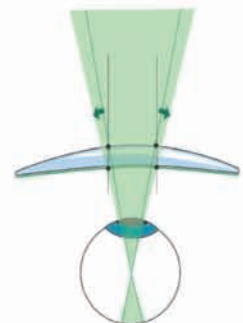

HOYALUX iD
technology separates
the performance
of the front and
back surfaces

Standardized Vertical Progression on the front surface

- Vertical power progressions on the front surface for reduced eye movement between distance and near
- Lens structure designed to continuously follow the wearer's natural eye rotation
- Uniform curvature of the front surface ensures the same perception for every stage of presbyopia

Customized Horizontal Progression on the back surface

- Utilizes HOYA Free-Form Technology for a completely customized back surface
- Horizontal progressive powers are placed on the back surface for wider visual zones

share
the
vision

Balanced View Control

- Integrates front and back lens surfaces to provide a natural perception of the world around you
- Eliminates the uncomfortable perception of skew distortion and swimming sensations common in other progressive designs