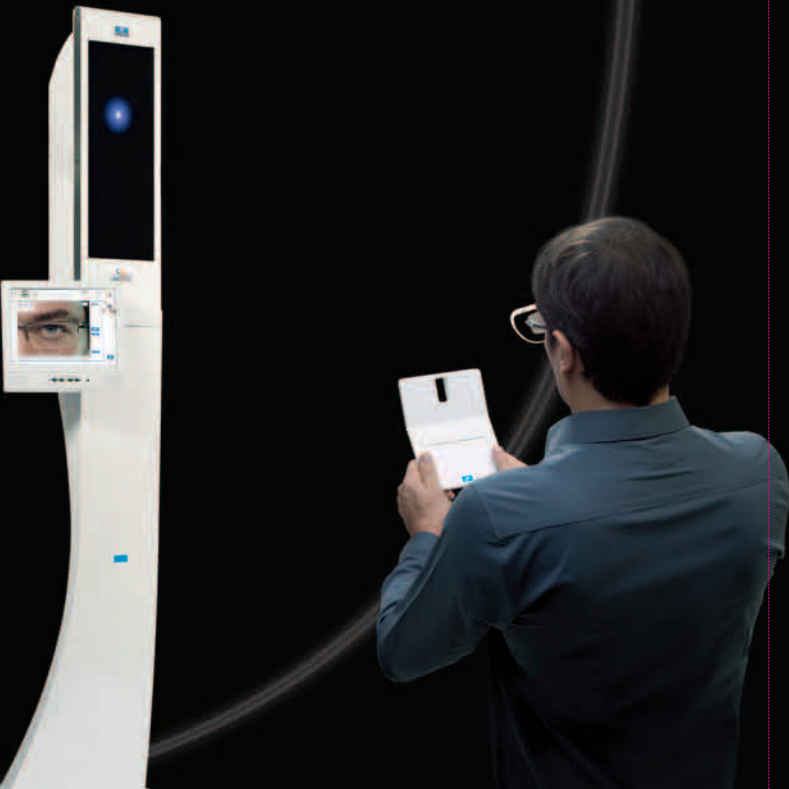

## The Leading Dominant Eye™

Just as people are left-handed or right-handed, they also have a leading dominant eye—the eye that reaches the object being viewed first when we change gaze direction.

Varilux S 4D™ lenses offer faster visual reaction time, allowing gaze shifts to be automatic.

# VARILUX S 4D™

EXPERIENCE FASTER VISUAL REACTION TIME™

©2012 Essilor of America, Inc. All Rights Reserved. Essilor, Varilux and Visioffice are registered trademarks of Essilor International. 4D Technology, Nanoptix and SynchronEyes are trademarks of Essilor International. Visioffice software was developed by the Essilor group, drawing on the expertise of proprietary Activisu measurement technology. The mirror and the Activisu brand are the property of Interactif Visuel Système (IVS). LVAR200954 BST/GRY 6/12

## A Revolution in Personalization

The most sophisticated level of advancement in the Varilux S Series™ portfolio, Varilux S 4D™ lenses are exclusively available from eyecare professionals with the Visioffice® System.

Only 4D Technology factors in the leading dominant eye, along with other personalized measurements, for a faster visual experience.

Thanks to its 3 revolutionary new technologies, Varilux S 4D™ lenses dramatically defy the limits of progressive lenses so radically that **performance is actually guaranteed**.\*