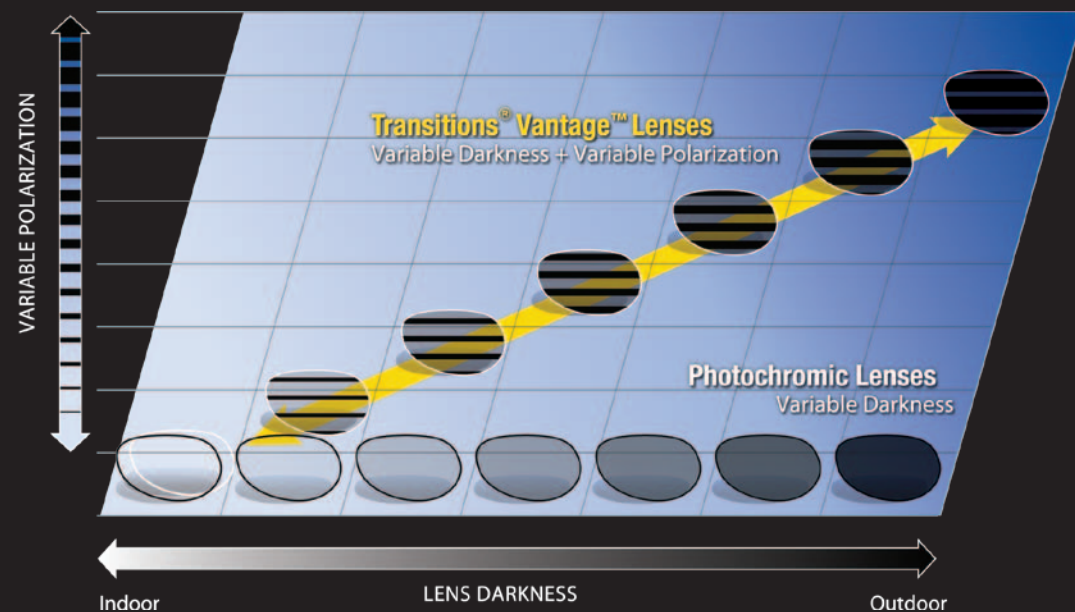

Transitions Optical has reimagined what's possible with photochromic lenses. New Transitions Vantage lenses are the first of a new type of everyday Transitions lenses that darken **and** polarize upon UV exposure.

Indoors: Virtually Clear and Not Polarized

Outdoors: Darkens and Polarizes

Breakthrough variable polarization technology.

Until now, polarization only existed as static film embedded in a lens. It was tinted and fixed, and thus unable to adapt to changing light and become clear. Transitions Optical has shattered conventional film technology by creating lenses that simultaneously activate and orient to the angle at which light reaches the eyes. In other words, New Transitions Vantage lenses help control glare and light scatter by both darkening **and** increasing their polarization in UV light.